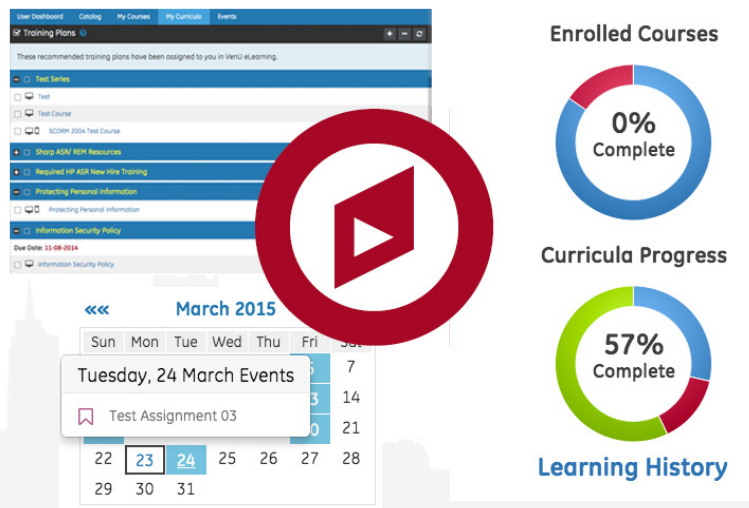

Learning Management Platform

Individualized User Dashboard

 **Learning progress chart, comprehensive curriculum and events calendar, course catalogue, and assigned courses are at the user's fingertips**

VenU 5™'s user dashboard delivers a compressive, yet seamless, experience. The Learning Progress Chart provides learners with a real-time completion percentage of enrolled courses – while the calendar feature lists scheduled events or courses which they either or enrolled in or are eligible to enroll in.